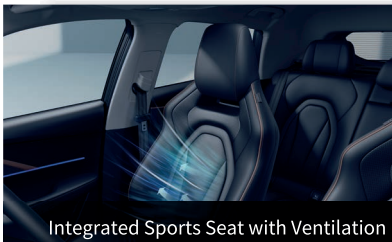

Khaki White+Black
with Red Stripe

INTERIOR

Interior Decoration

Integrated Sports Seat with Ventilation

Dynamic 64- Multi Color Ambient Light

SONY Audio System

15w Wireless Charging

10.25-inch Dual-screen